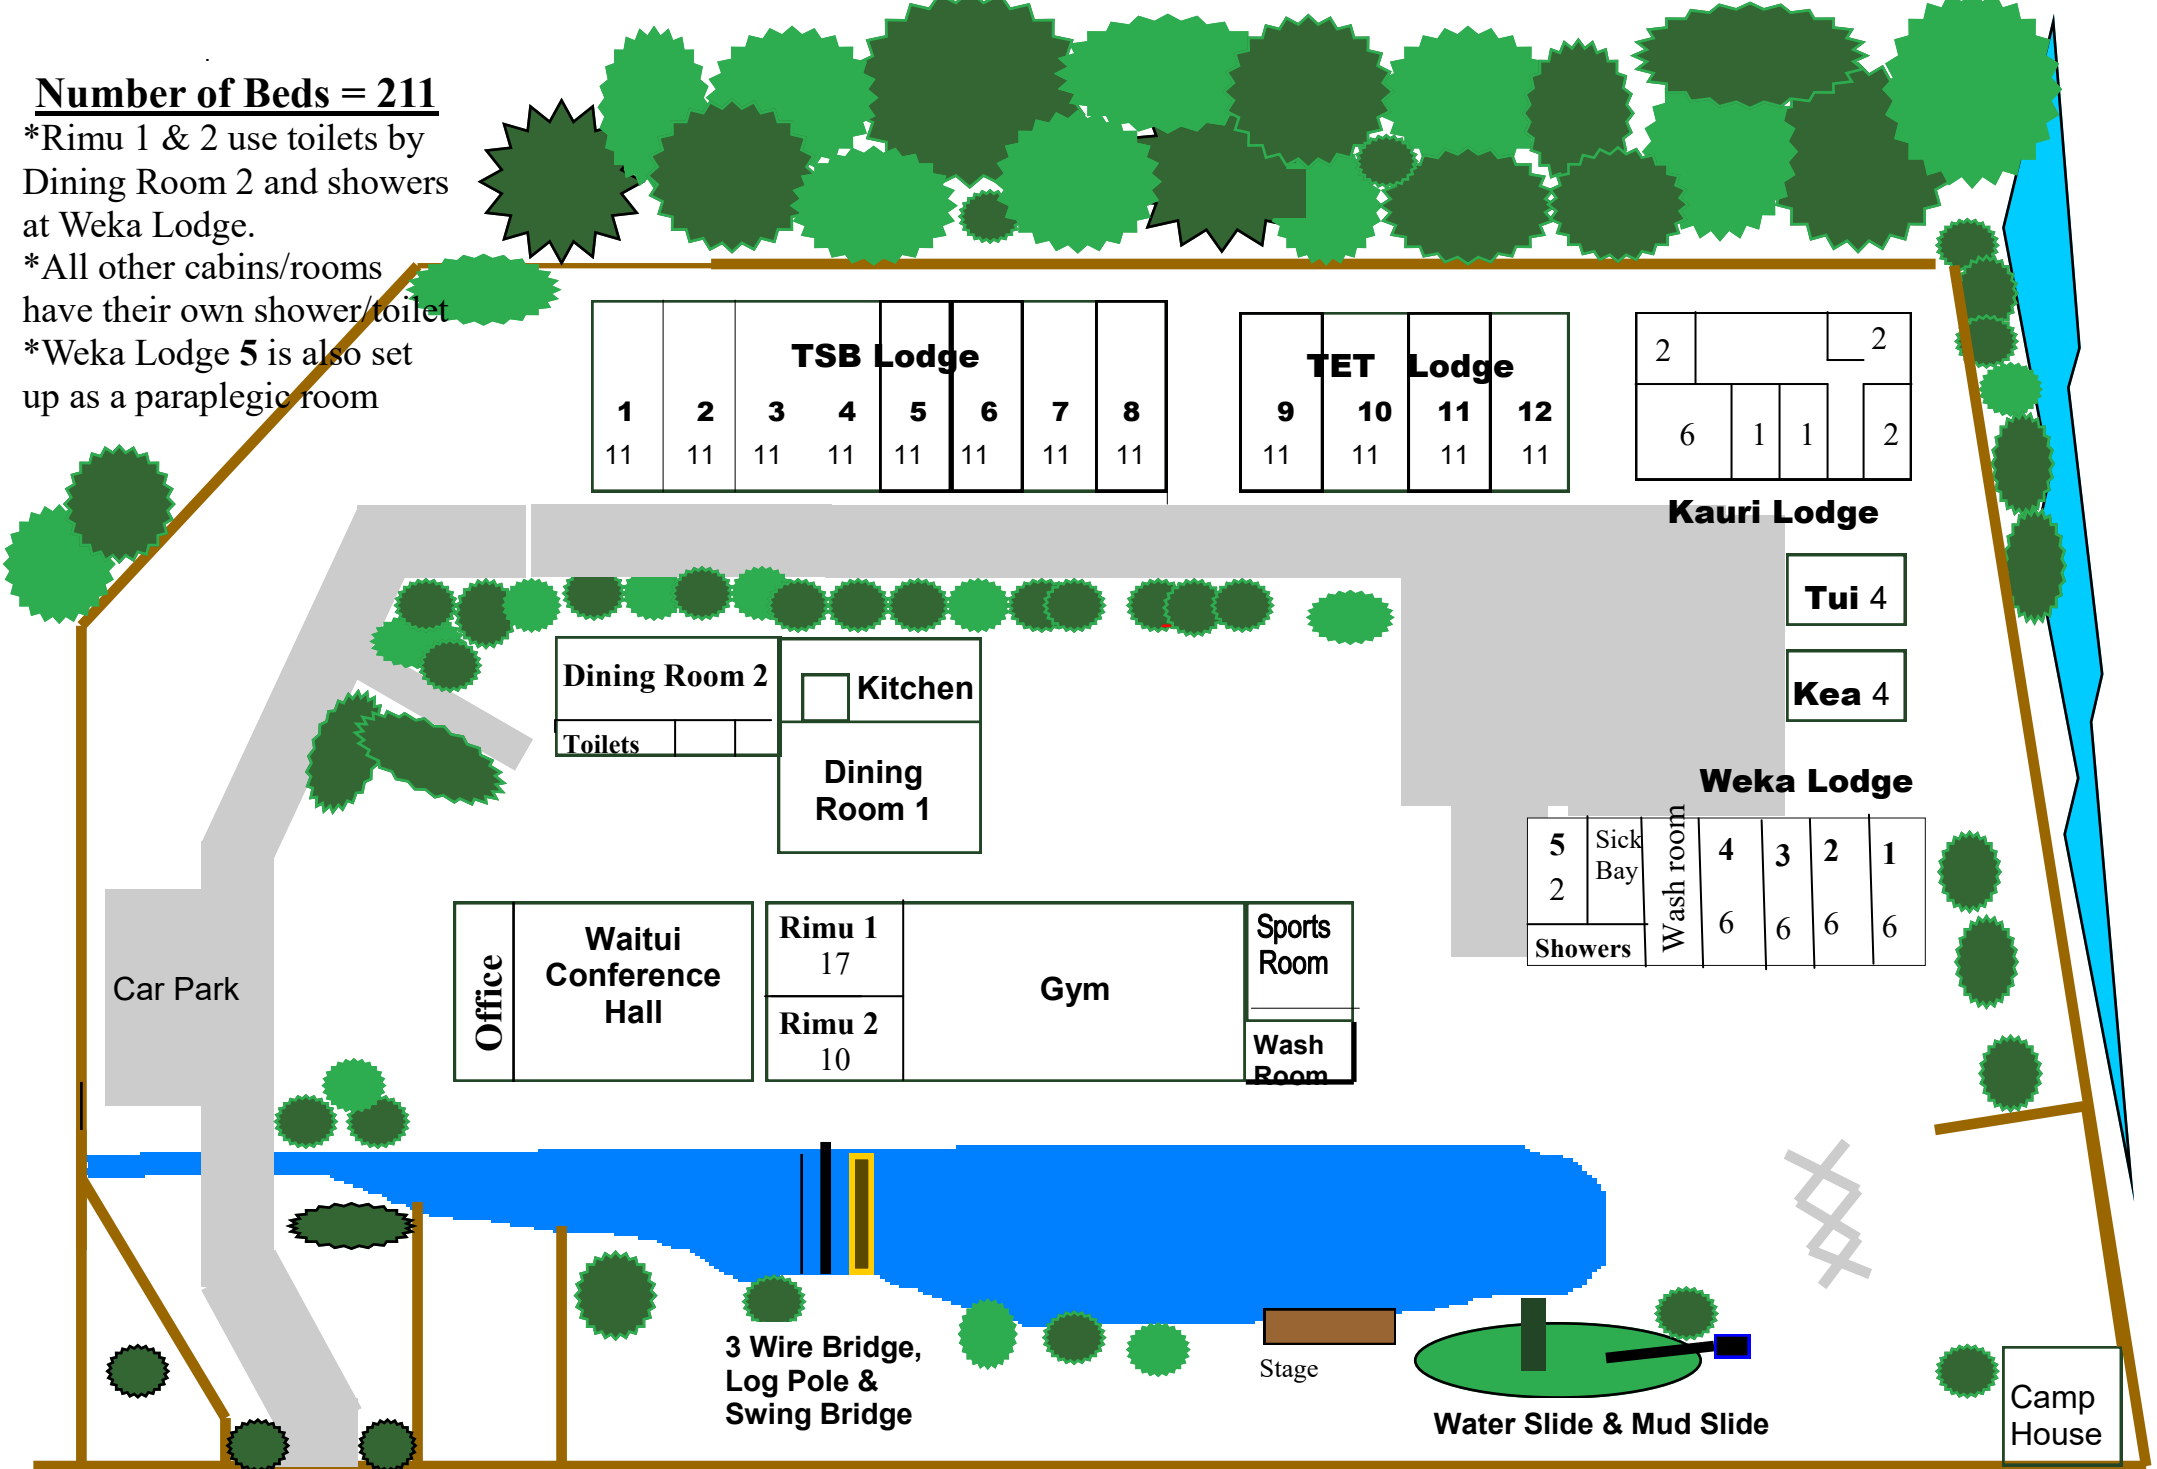

Number of Beds = 211

*Rimu 1 & 2 use toilets by Dining Room 2 and showers at Weka Lodge.

*All other cabins/rooms have their own shower/toilet

*Weka Lodge 5 is also set up as a paraplegic room

TSB Lodge							
1	2	3	4	5	6	7	8
11	11	11	11	11	11	11	11

TET Lodge			
9	10	11	12
11	11	11	11

2			2
6	1	1	2

Kauri Lodge

Tui 4

Kea 4

Dining Room 2	Kitchen
Toilets	Dining Room 1

Weka Lodge

5	Sick Bay	Wash room	4	3	2	1
2			6	6	6	6
Showers						

Office	Waitui Conference Hall	Rimu 1 17	Gym	Sports Room
		Rimu 2 10		Wash Room

3 Wire Bridge, Log Pole & Swing Bridge

Stage

Water Slide & Mud Slide

Camp House