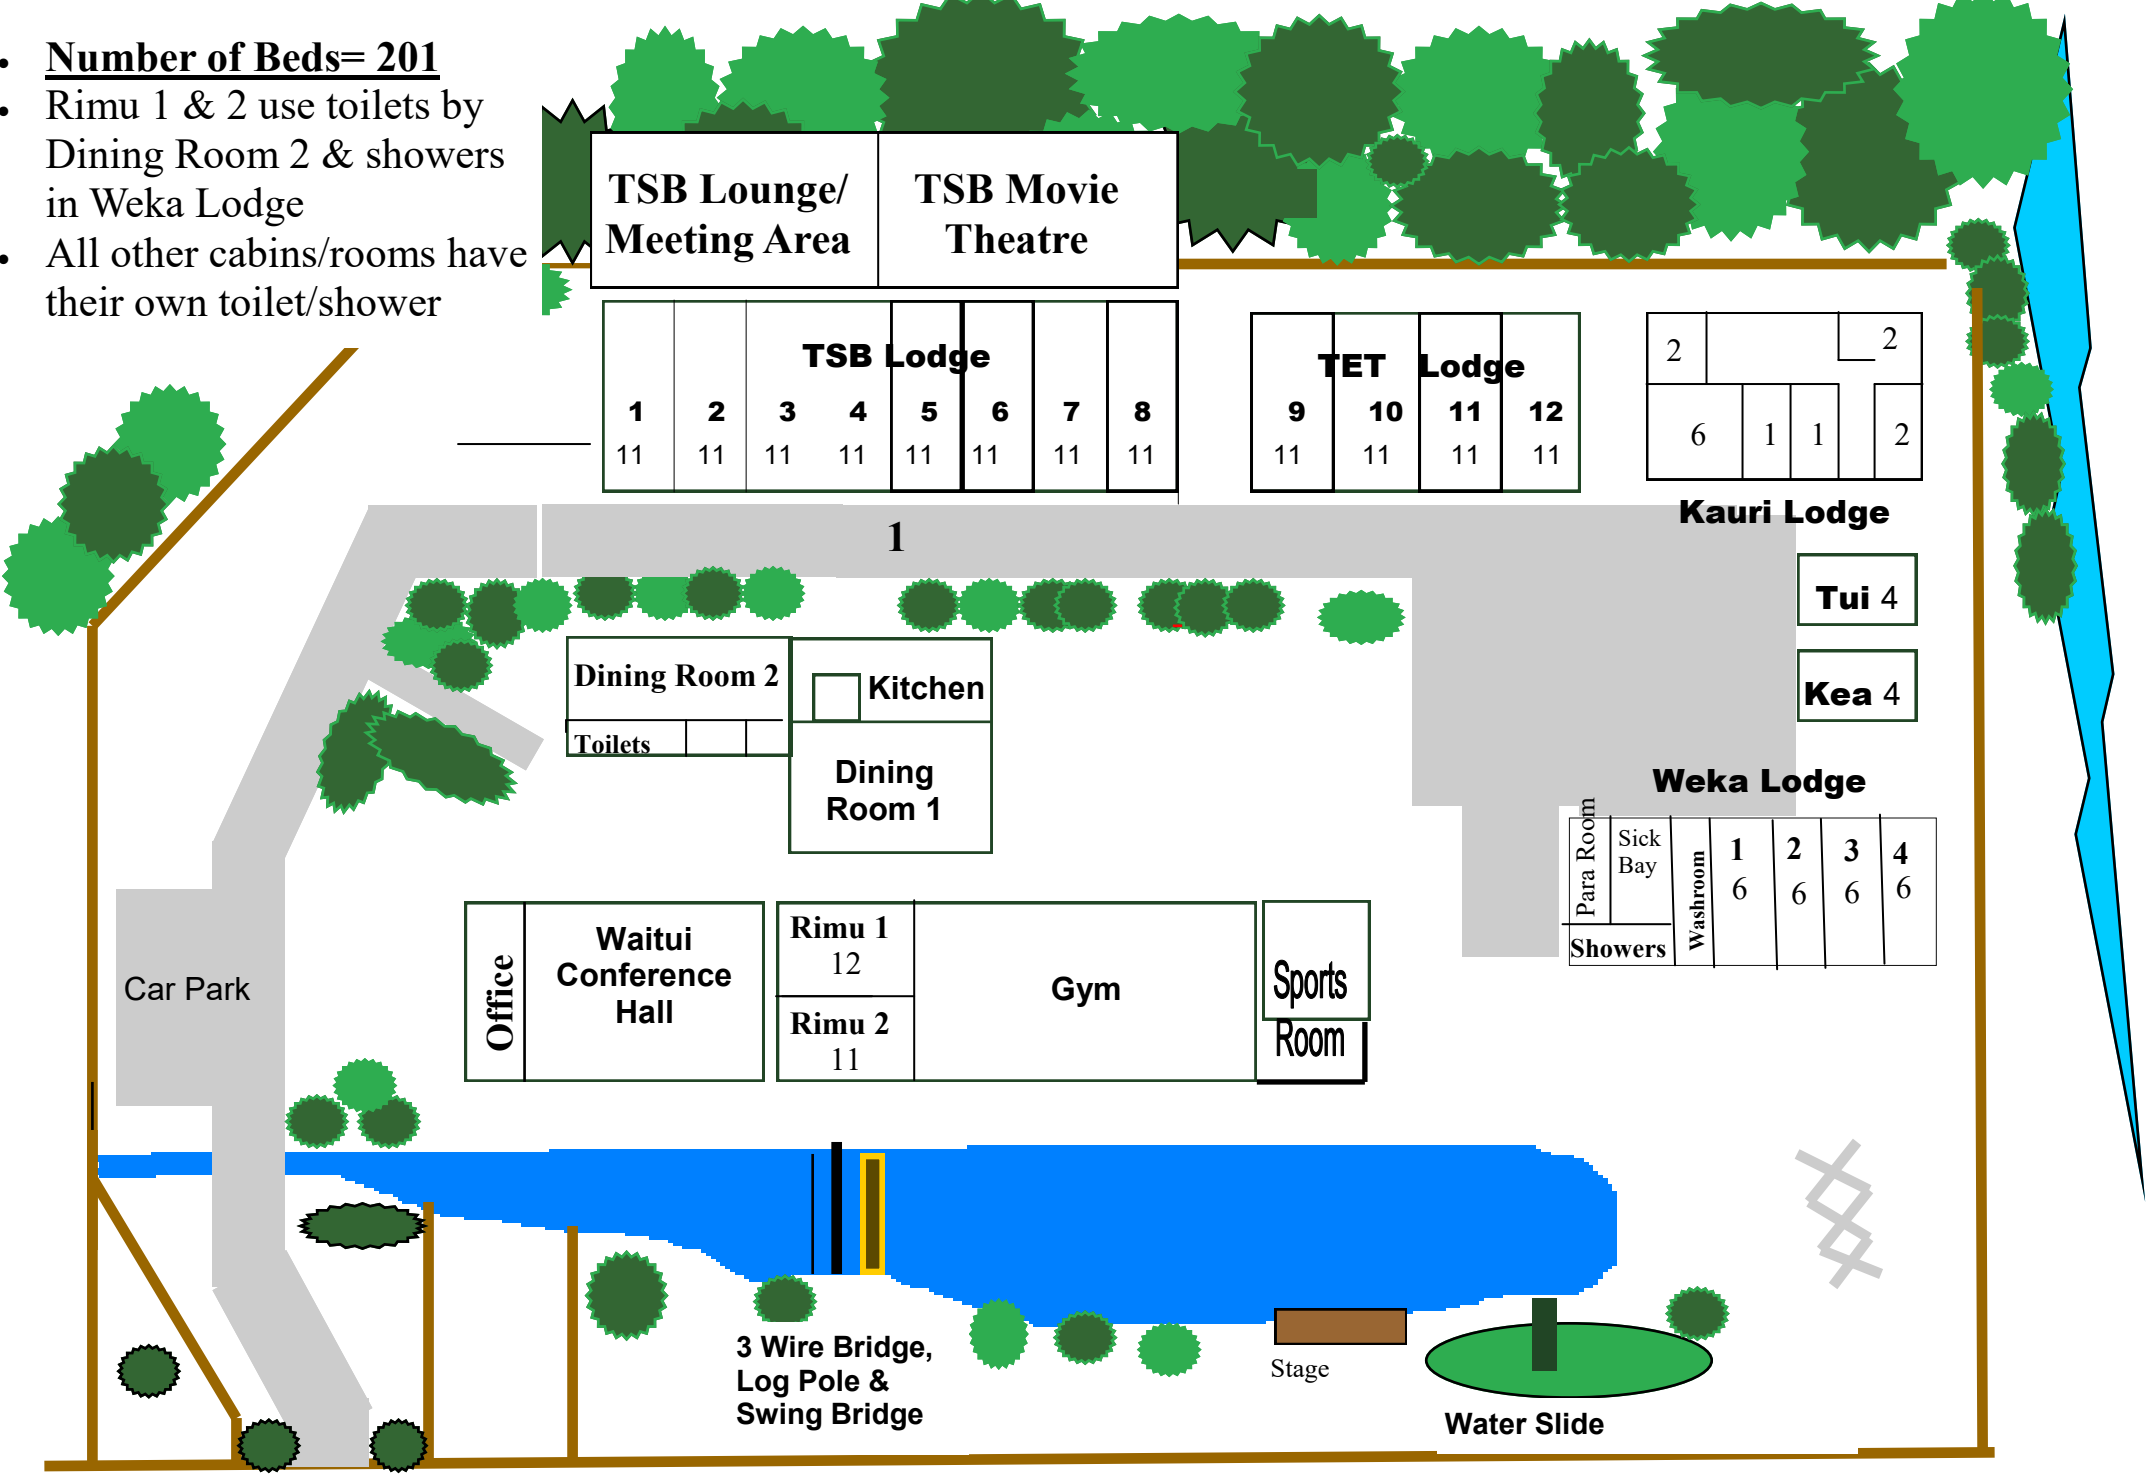

- **Number of Beds= 201**
- Rimu 1 & 2 use toilets by Dining Room 2 & showers in Weka Lodge
- All other cabins/rooms have their own toilet/shower

TSB Lounge/ Meeting Area				TSB Movie Theatre			
-------------------------------------	--	--	--	------------------------------	--	--	--

TSB Lodge							
1	2	3	4	5	6	7	8
11	11	11	11	11	11	11	11

TET Lodge			
9	10	11	12
11	11	11	11

2			2
6	1	1	2

Dining Room 2	Kitchen
Toilets	Dining Room 1

Weka Lodge					
Para Room	Sick Bay	1	2	3	4
		6	6	6	6
Showers	Washroom				

Office	Waitui Conference Hall	Rimu 1 12	Gym	Sports Room
		Rimu 2 11		

**3 Wire Bridge,
Log Pole &
Swing Bridge**

Stage

Water Slide